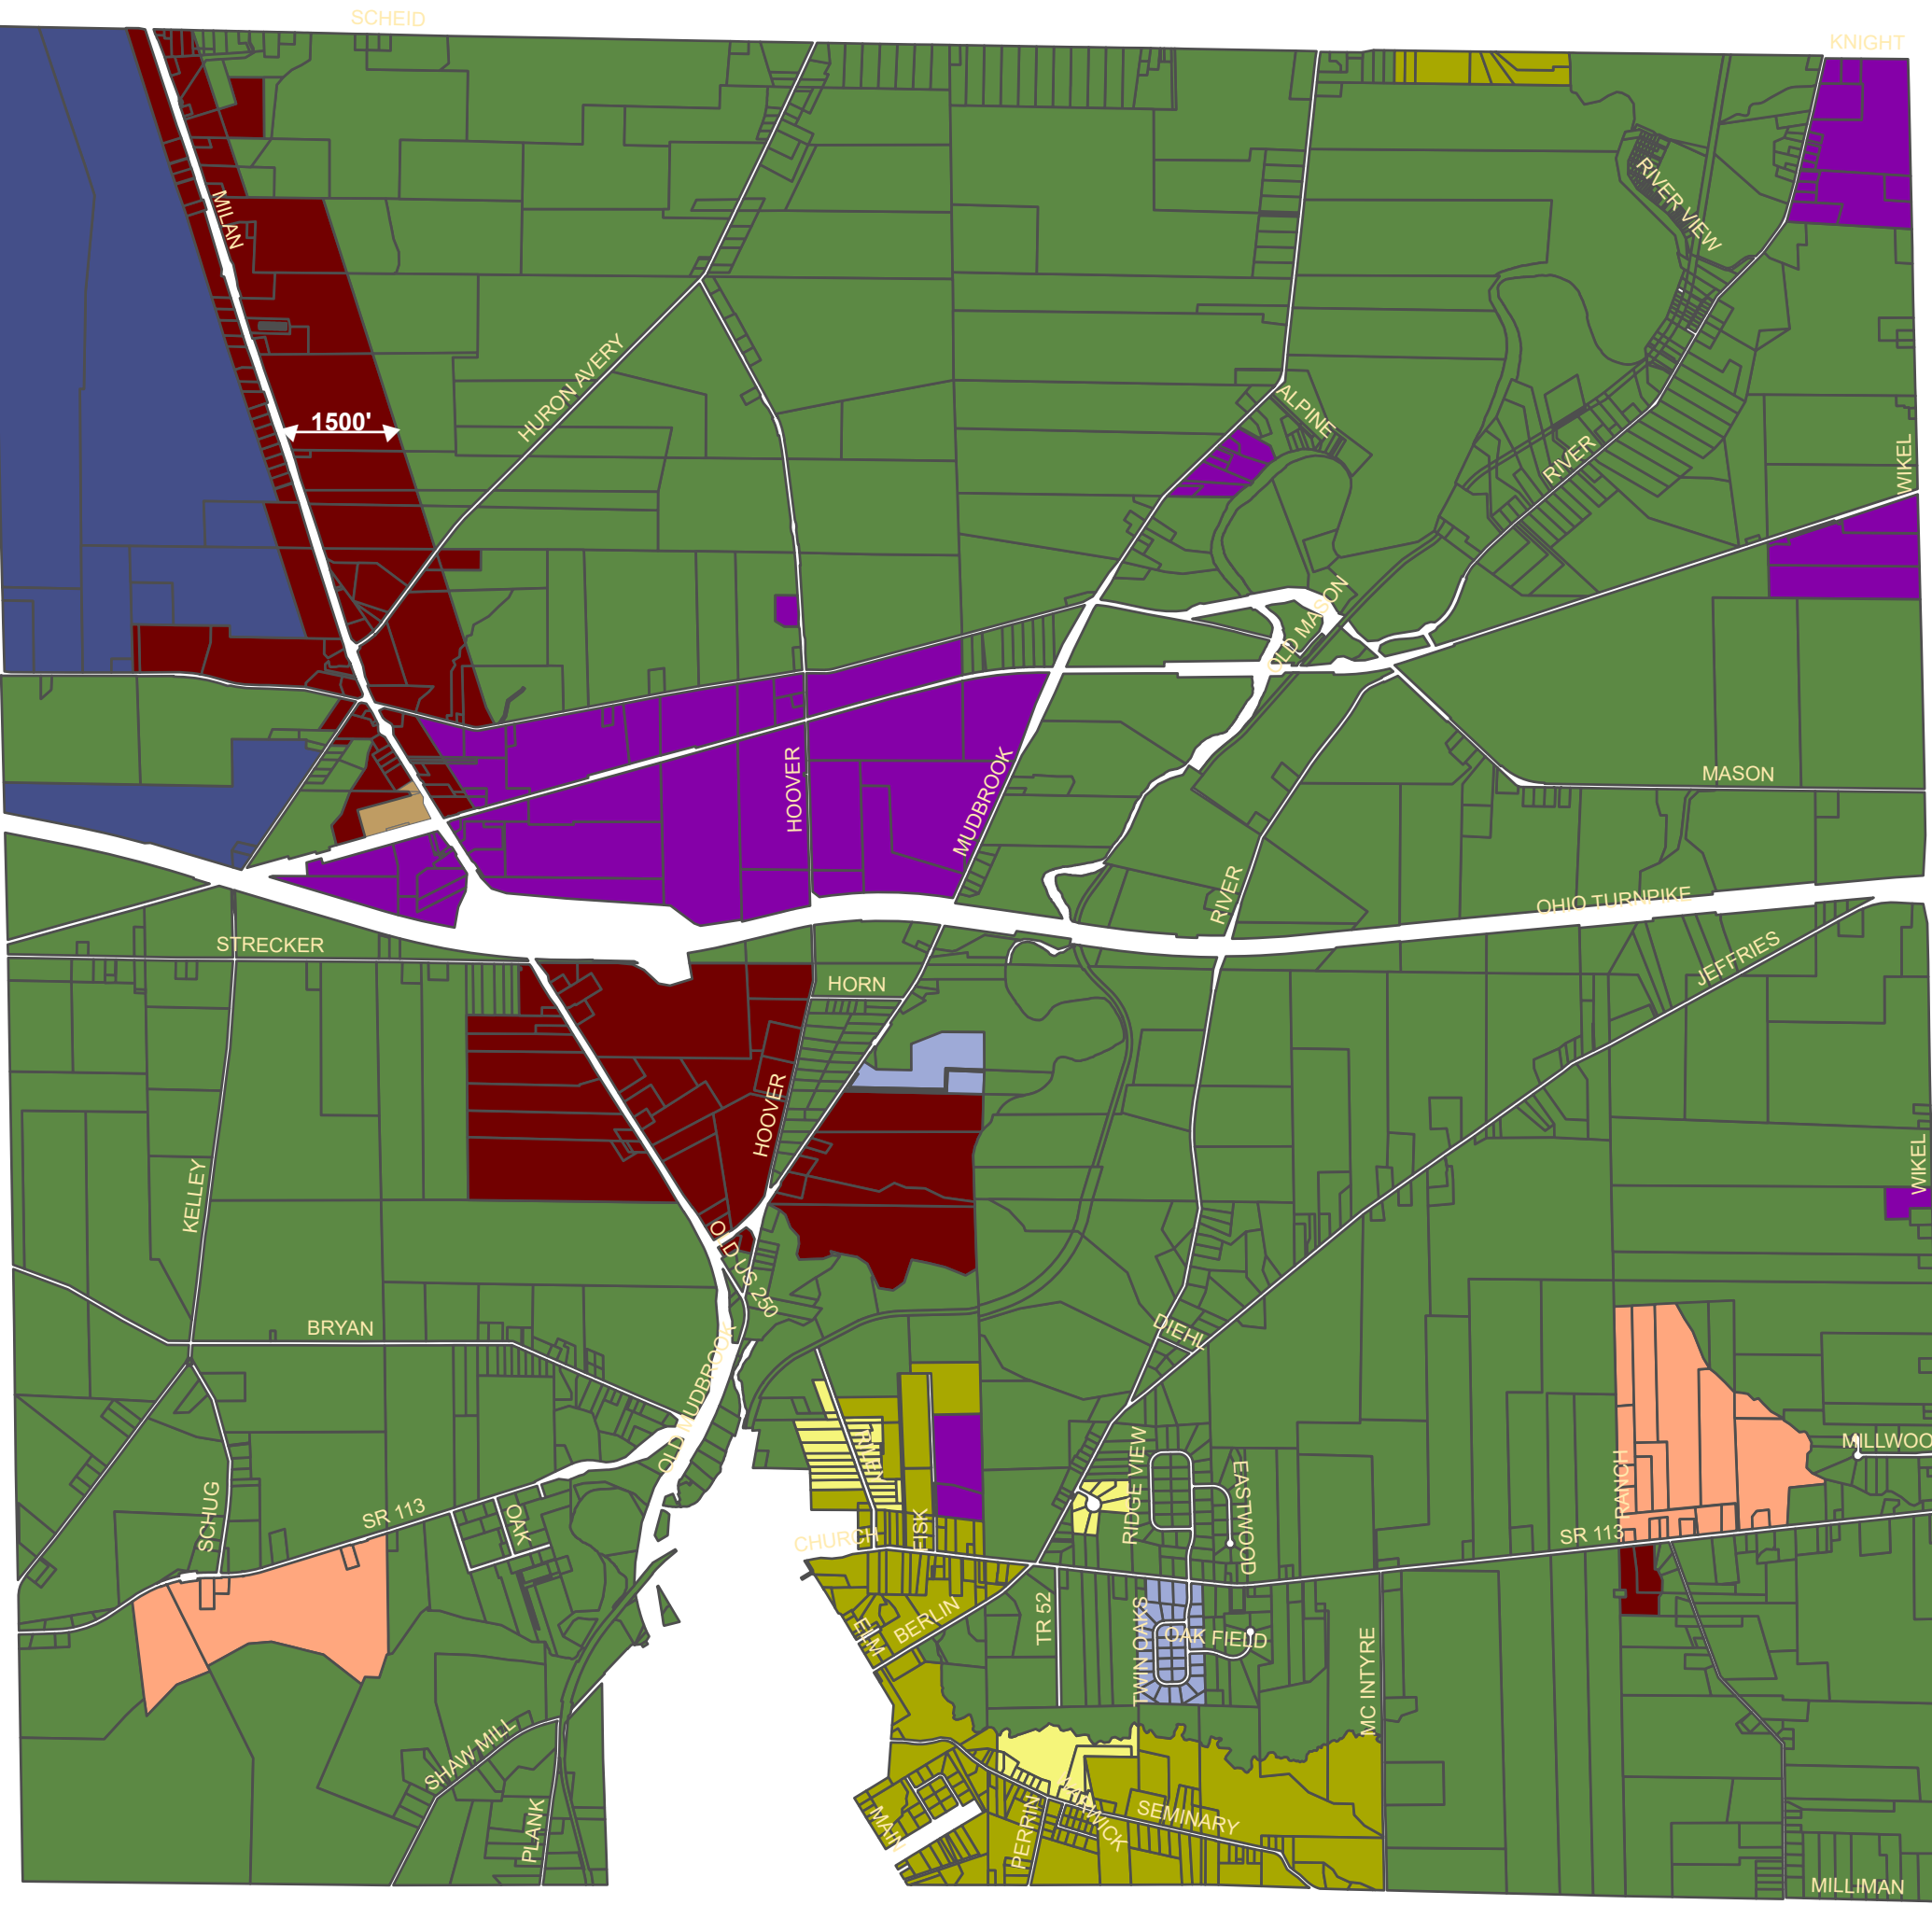

Zoning Map Milan Township Erie County, Ohio

ZONING CODE

- AG Agricultural
- C-1 Local Commercial
- C-2 General Commercial
- I-1 Light Industrial
- I-2 Heavy Industrial
- PRD-1 Professional Research And Development
- PUD Planned Unit Development
- R-1-A Single Family
- R-1-B Single Family Residential

Created by the Erie County Department of Regional Planning. This map to be used for illustrative purposes only, refer to original documents for accuracy. Erie County, Ohio assumes no liability or responsibility for errors or omissions contained herein.
 Source: Milan Township Zoning, Erie County Auditor
 Created: November 2017
 Adopted: November 15, 2017
 Resolution Number: 2017-20